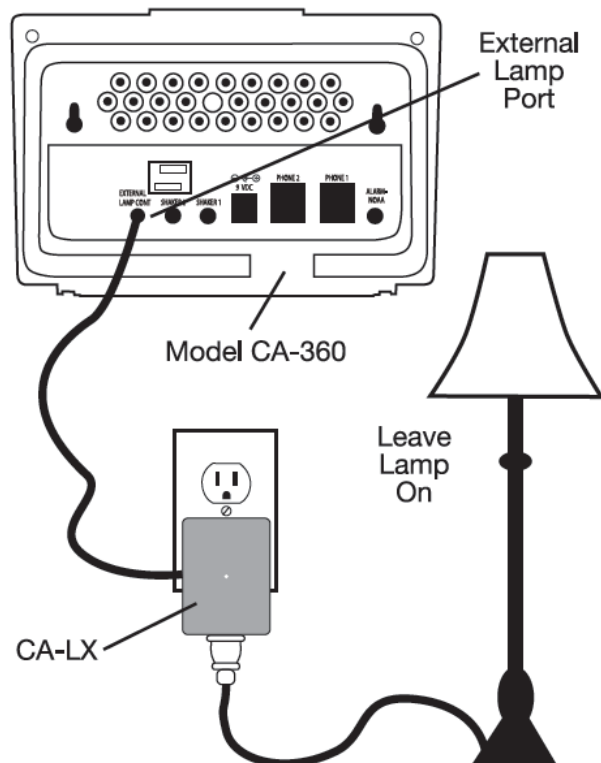

**CentralAlert™ REAL-TIME
LAMP FLASHER,
TO WORK WITH CA-360
Model CA-LX, #CA2005**

The CA-LX is an optional accessory for the CENTRALALERT Visual Alert System, MODEL CA-360.

When the CA-360 is activated, it will send a signal to the CA-LX, which will, in turn activate the connected lamp to begin flashing to alert you that your attention is required

- **Works with any household lamp**
- **Same flashing pattern as that of the CA-360**
- **Turn connected lamp ON/OFF using the RESET button on CA-360**